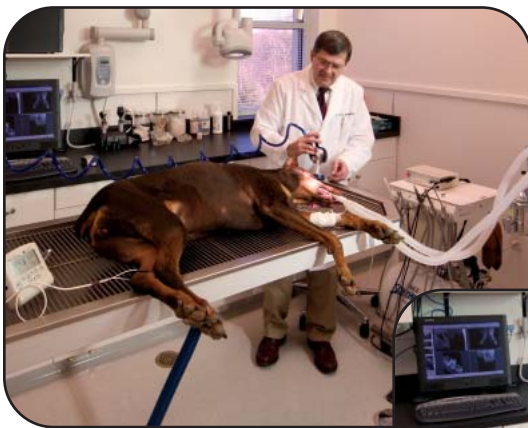

Canis Major™

WET DENTAL /
TREATMENT
LIFT TABLE

Matrx
by MIDMARK

Matrx by Midmark is pleased to introduce the newest Canis Major model for the treatment room. The same adjustable-height lift table is now available with wet treatment tub. The table is designed to eliminate lifting to the treatment table and to allow for a variety of operator positions. The Canis Major wet table adjusts to individual needs whether your staff is short, tall, works sitting or standing.

The tabletop lowers to within 7" of the floor and raises to 44" high. The shallow wet tub is excellent for all treatment and dental procedures.

The conveniently located temperature controlled ultralight 8' sprayer extends beyond the table length for complete coverage and easy cleaning. The removable hair trap and easy clean drain make maintenance a breeze. Connections provided for easy installation to hot and cold water and drain.

Specifications:

The Canis Major is manufactured to exacting standards of fit and finish.

The shallow tub table and rack is constructed of stainless steel. Other metal components are powder coated for both chip and scratch resistance.

45" Model: 62"L x 60"H x 25"W

60" Model: 77"L x 60"H x 25"W

**NEW LIFTING WET TABLE
EXCELLENT FOR DENTALS**
NOW AVAILABLE WITH SCALE!

Available in 60"
or 45" Tabletops

Photo: Cummings Veterinary Hospital,
Clifford Cummings, DVM
Easton, PA